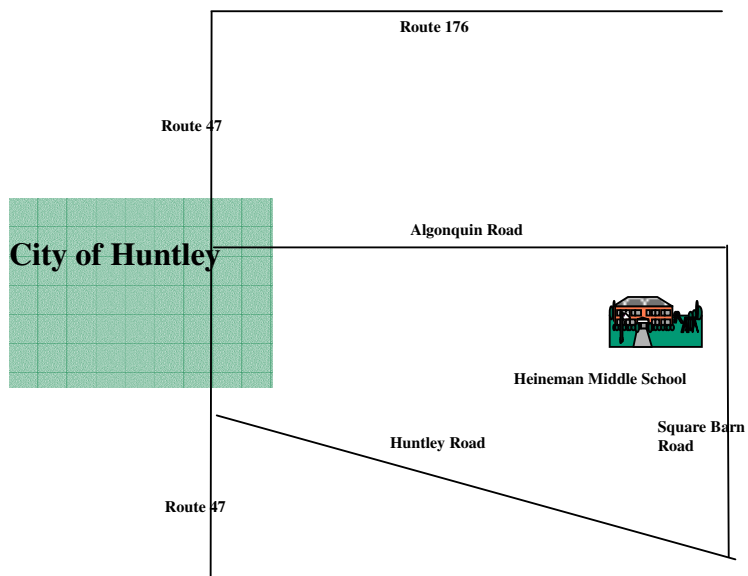

Heineman Middle School (Huntley)

725 Academic Drive
Algonquin, IL 60102
847-659-4300
Cross Country at the Middle School

Marlowe Middle School

9625 Haligus Road
Lake in the Hills, IL 60156
847-659-4700

Fox Valley School	Cross Country Site	Track Site
Beardsley	Veteran Acres	Beardsley (200 meter)
Bernotas	Veteran Acres	Bernotas Middle School
Cary	Felpro Park	Cary
Heineman	Heineman Middle School	Heineman Middle School
Johnsburg	Johnsburg Middle School	Johnsburg High School
Lundahl	Lundahl Middle School	Lundahl Middle School
Marlowe	Marlowe Middle School	Marlowe Middle School
McHenry	McHenry Middle School	McCracken Field(High School)
Nippersink	Richmond High School	Richmond High School
Northwood	Emricson Park	Northwood Middle School
Olson	Emricson Park	Northwood or High School
Parkland	Peterson Park	McCracken Field(High School)