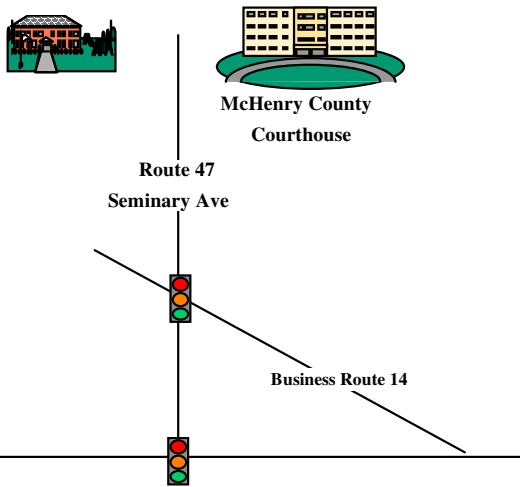

Northwood Middle School
2121 N. Seminary
Woodstock, IL 60098
815-338-4900