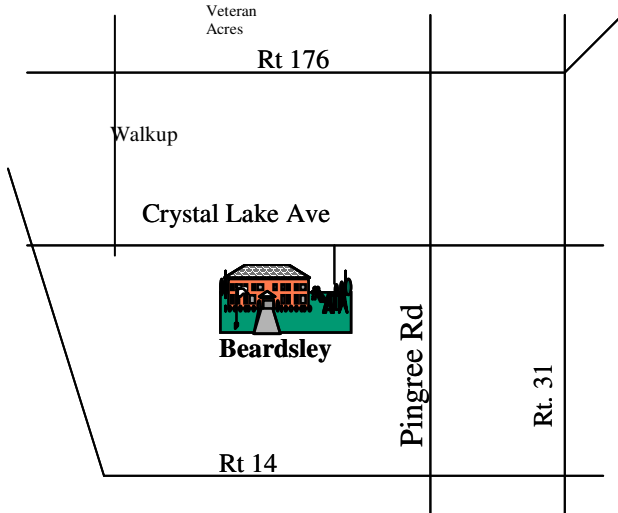

Beardsley Middle School

515 E. Crystal Lake Ave
Crystal Lake, IL 60014
815-477-5897