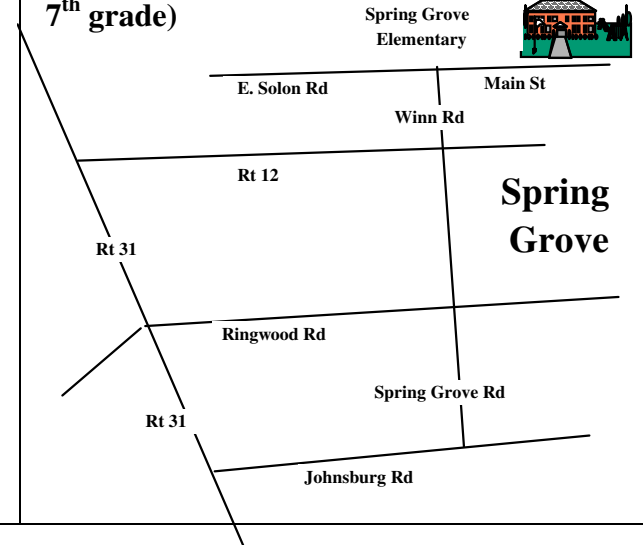

Spring Grove Elementary
2018 Main Street Rd
Spring Grove, IL 60081
(Nippersink Volleyball, basketball 7th grade)