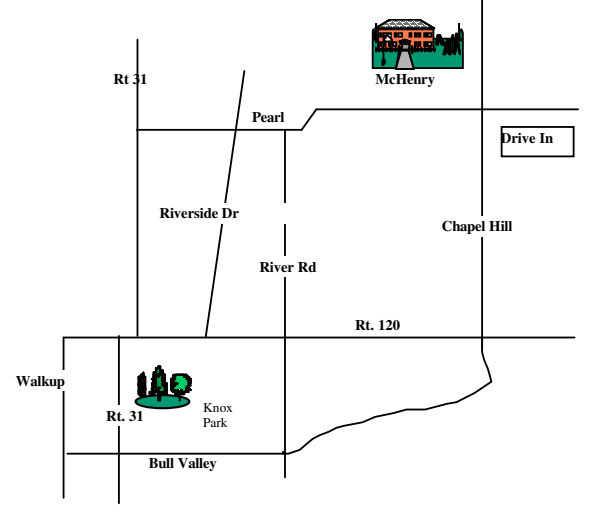

McHenry Middle School

2120 W. Lincoln Rd
McHenry, IL 60050
815-385-2522