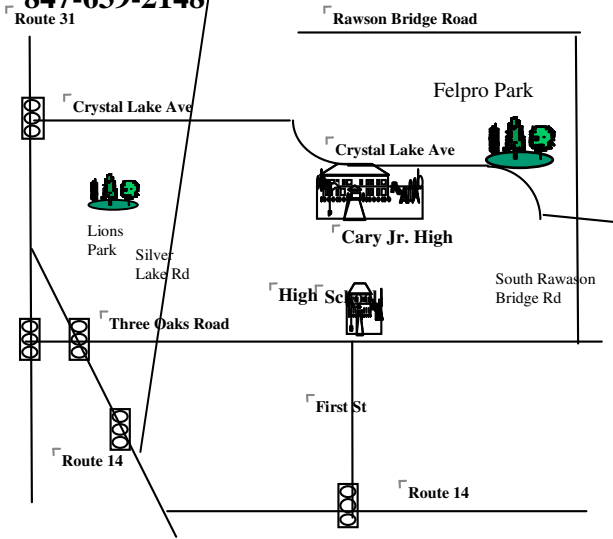

Cary Junior High

2109 Crystal Lake Rd
Cary, IL 60013
847-639-2148